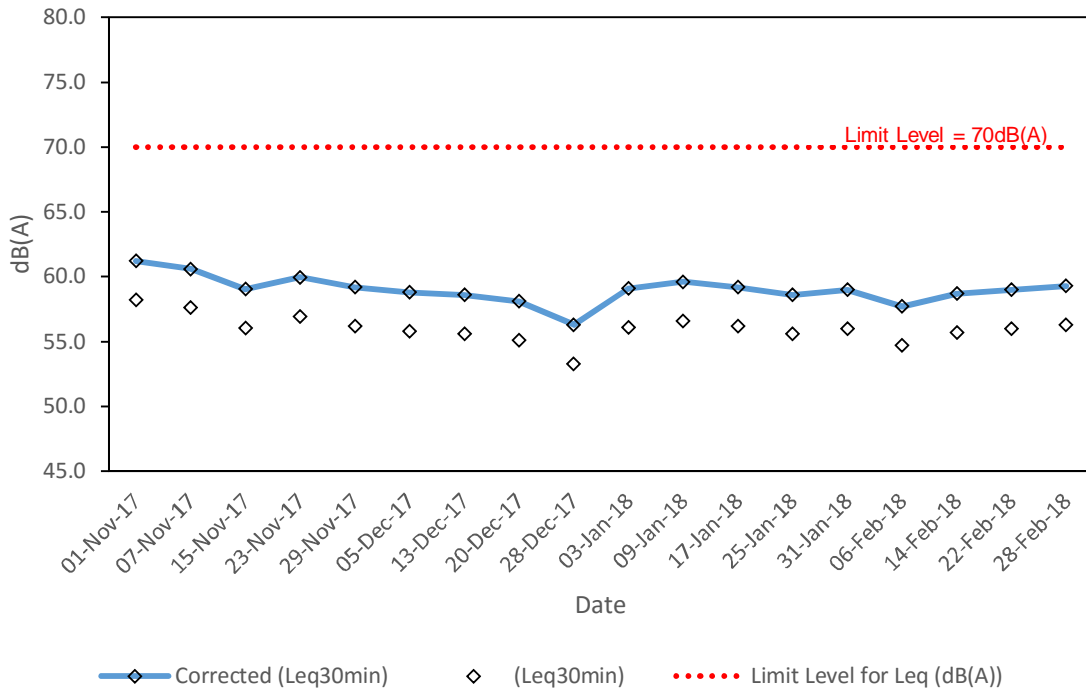

Graphical Plot for Noise Monitoring Data (November 2017 - February 2018)

Noise Level for 30 min, dB(A), at NM1A

Noise Level for 30 min, dB(A), at NM2